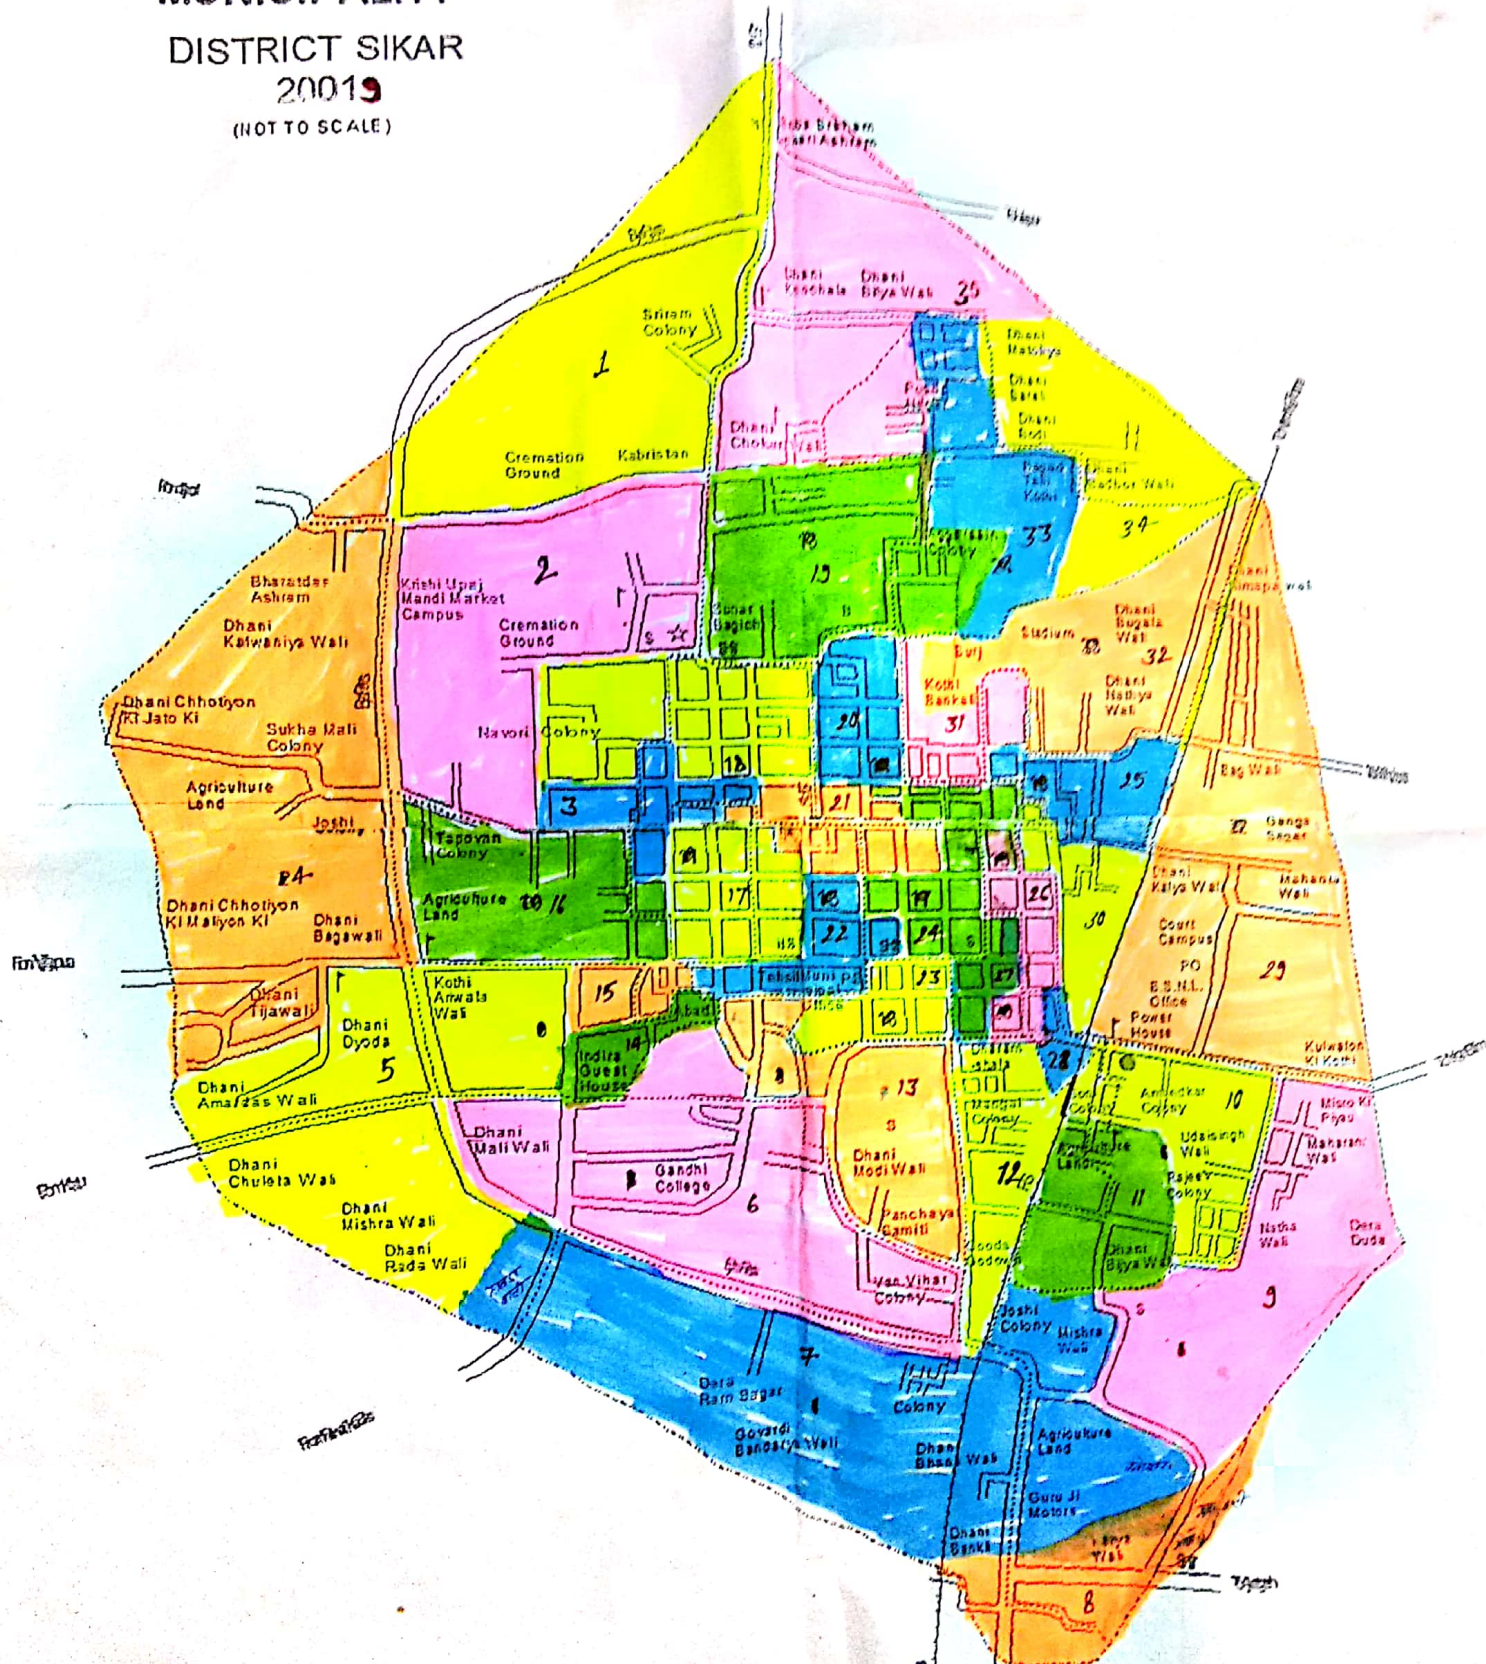

RAJASTHAN (INDIA)  
 SRI MADHOPUR  
 MUNICIPALITY  
 DISTRICT SIKAR  
 20019  
 (NOT TO SCALE)

BOUNDARIES:  
 MUNICIPAL  
 WARD WITH NUMBER  
 STATE HIGHWAY  
 OTHER ROADS

OCTROI POST

R/PS/85