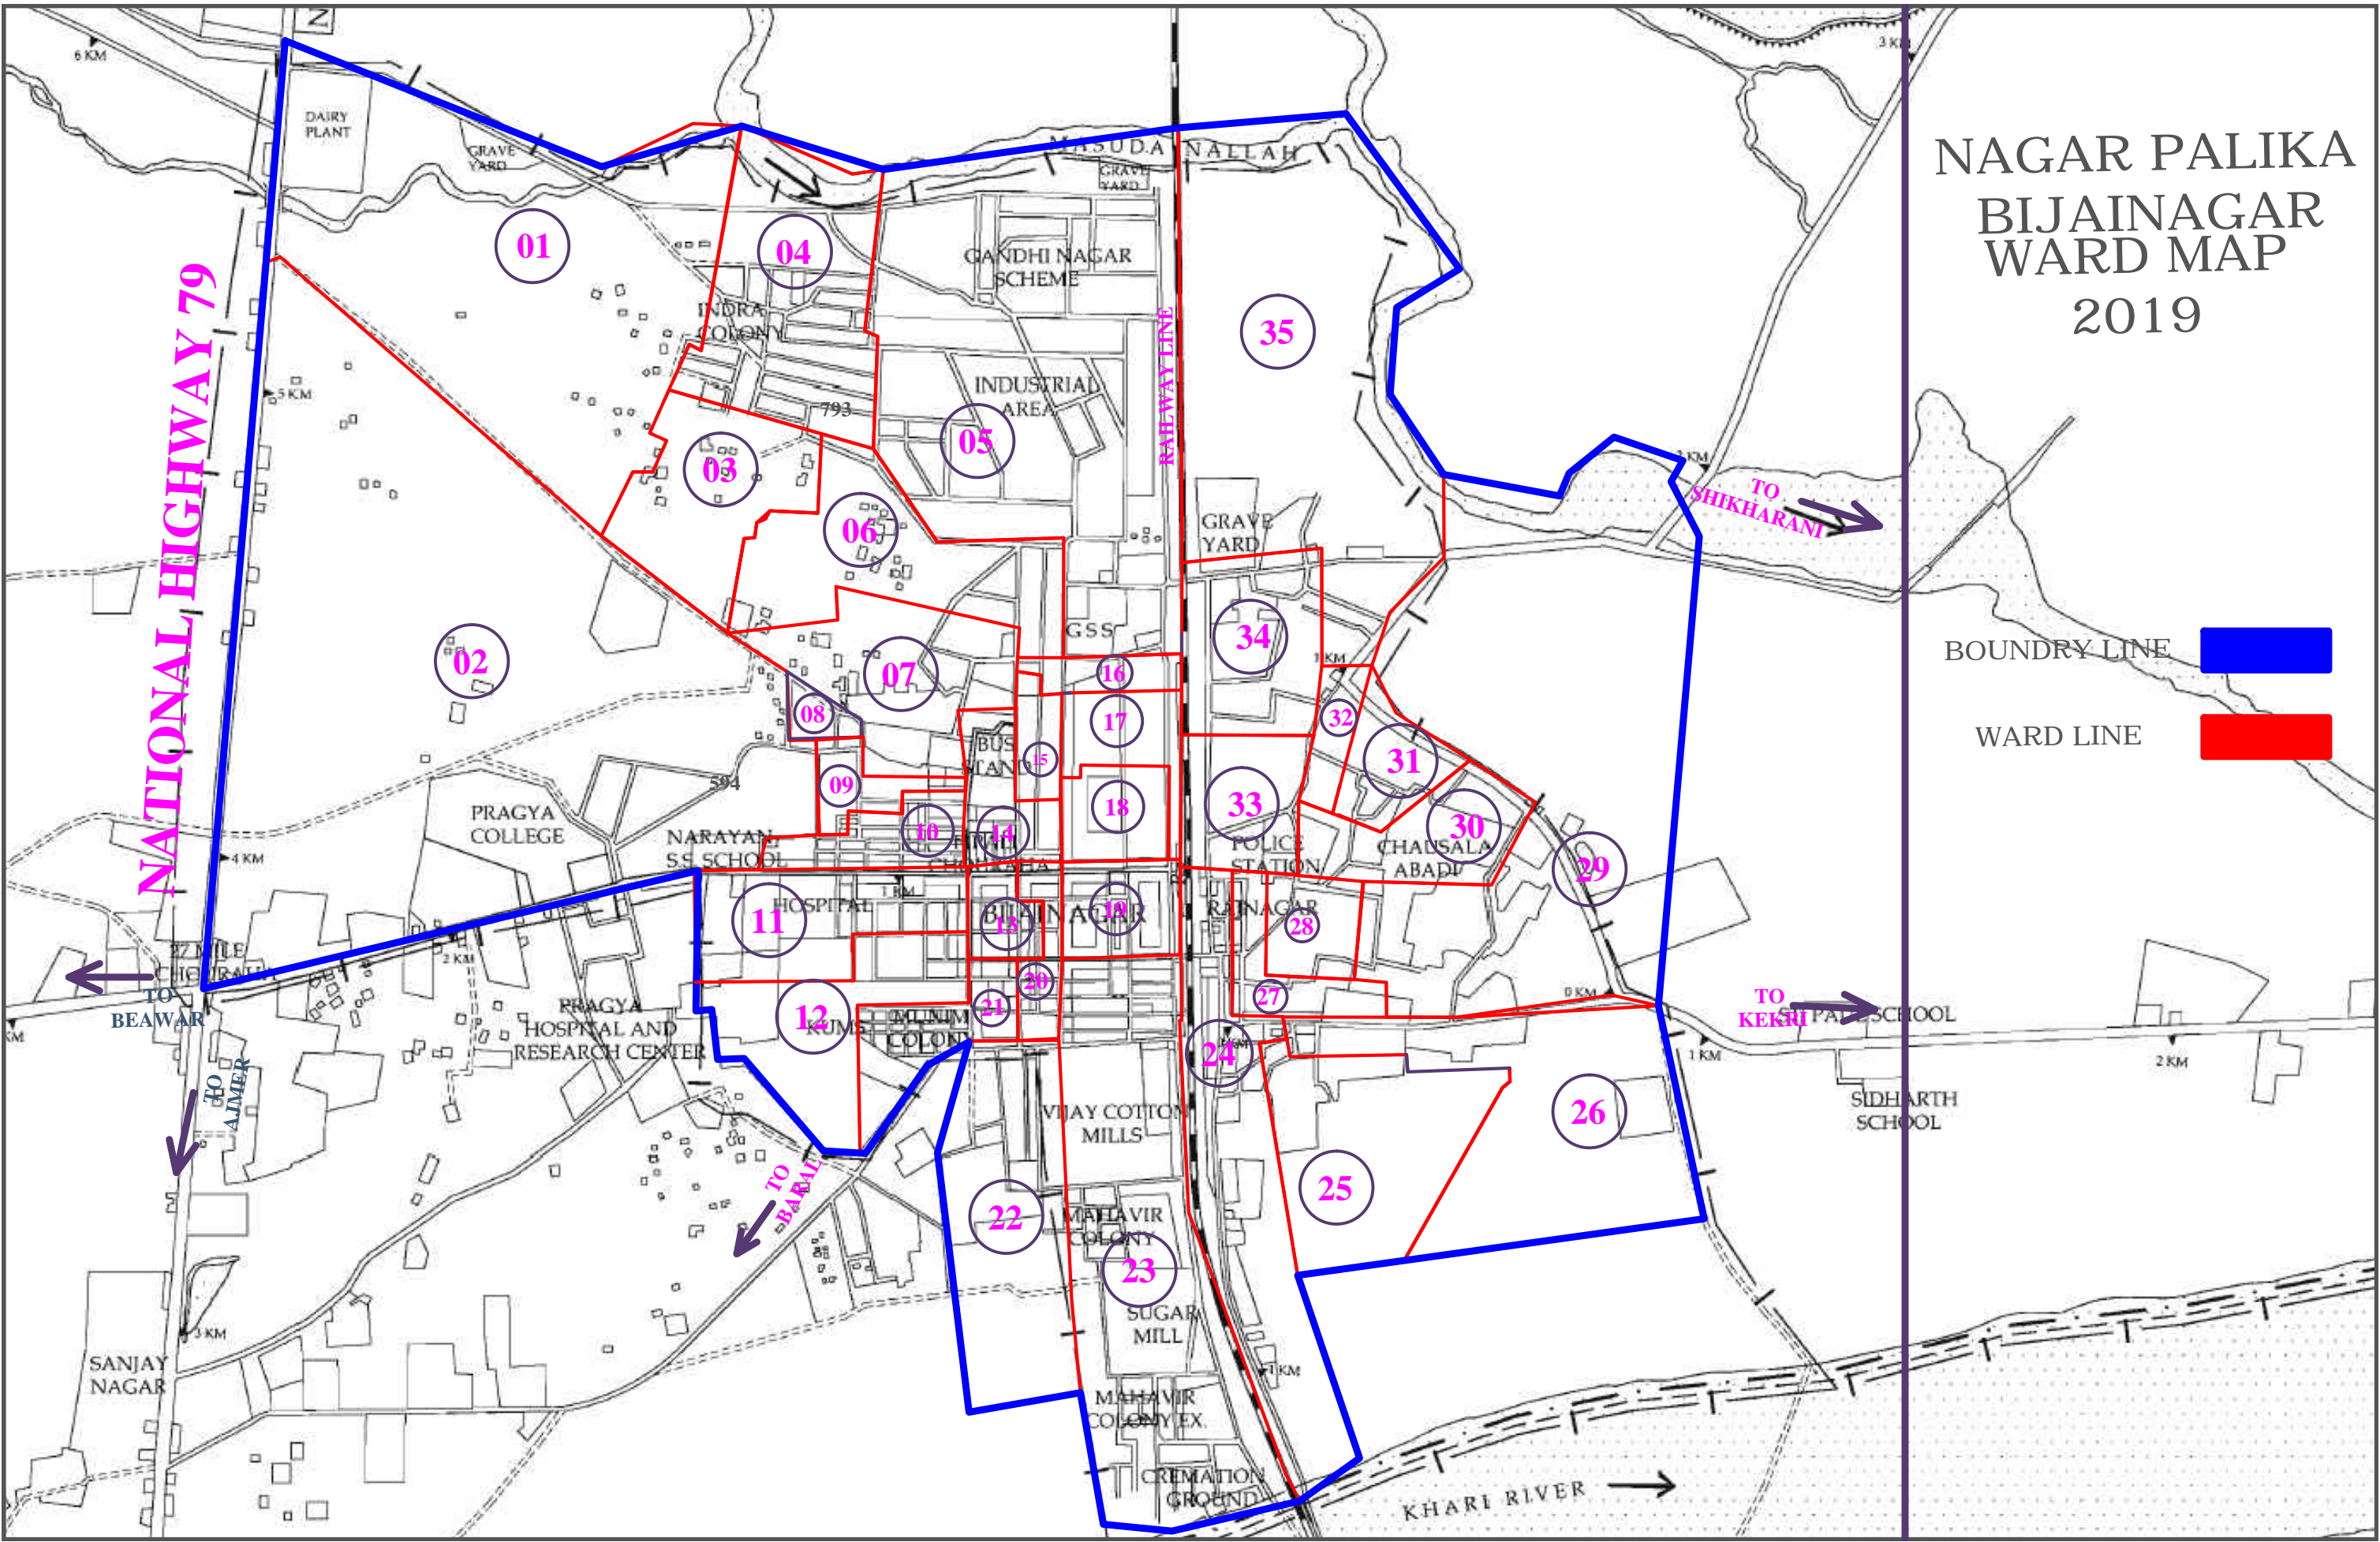

NAGAR PALIKA BIJAINAGAR WARD MAP 2019

BOUNDRY LINE 
WARD LINE 